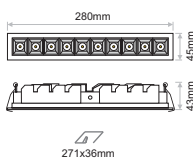

Luminaire Colour: Trim

LANE 2W

LANE 4W

LANE 10.5W

LANE 21W

LANE 31W

Model (LED Power)	CCT	CRI80 LED Source	CRI90 LED Source	Type	Beam Angle	Luminaire Colour: Trim	Dimming Option	Accessories
		80 (80)	90 (90)					
LANE 2W Recessed (LANE 2 RC)	2700K (27C)	264lm	232lm	Fixed (FX)	15° (15)	White (WH)	Without Driver (00)	EXTRAS No Extras (0) Emergency Kit (1)
	3000K (30C)	264lm	247lm		30° (30)	Black (BL)	Non Dimmable (ND)	
	4000K (40C)	281lm	264lm		45° (45)		Analogue (1-10V) (A1)	
	6500K (65C)	296lm	-				DMX (DX)	
LANE 4W Recessed (LANE 4 RC)	2700K (27C)	528lm	464lm				DALI (DL)	
	3000K (30C)	528lm	494lm				Push Button (PB)	
	4000K (40C)	562lm	528lm				Phase Cut (PC)	
	6500K (65C)	592lm	-				Wireless* (WL)	
LANE 10W Recessed (LANE 10 RC)	2700K (27C)	1320lm	1160lm					
	3000K (30C)	1320lm	1235lm					
	4000K (40C)	1405lm	1320lm					
	6500K (65C)	1480lm	-					
LANE 21W Recessed (LANE 21 RC)	2700K (27C)	2640lm	2320lm					
	3000K (30C)	2640lm	2470lm					
	4000K (40C)	2810lm	2640lm					
	6500K (65C)	2960lm	-					
LANE 31W Recessed (LANE 31 RC)	2700K (27C)	3960lm	3480lm					
	3000K (30C)	3960lm	3705lm					
	4000K (40C)	4215lm	3960lm					
	6500K (65C)	4440lm	-					