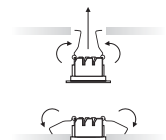

Luminaire Colour: Trim

LANE 2W

LANE 4W

LANE 10.5W

LANE 21W

LANE 31W

Model (LED Power)	CCT	CRI80 LED Source	CRI90 LED Source	Type	Beam Angle	Luminaire Colour: Trim	Dimming Option	Accessories
		80 (80)	90 (90)					
LANE 2W Recessed (LANE 2 RC)	2700K (27C)	264lm	232lm	Fixed (FX)	15° (15)	White (WH)	Without Driver (00)	EXTRAS No Extras (0) Emergency Kit (1)
	3000K (30C)	264lm	247lm		30° (30)	Black (BL)	Non Dimmable (ND)	
	4000K (40C)	281lm	264lm		45° (45)		Analogue (1-10V) (A1)	
	6500K (65C)	296lm	-				DMX (DX)	
LANE 4W Recessed (LANE 4 RC)	2700K (27C)	528lm	464lm				DALI (DL)	
	3000K (30C)	528lm	494lm				Push Button (PB)	
	4000K (40C)	562lm	528lm				Phase Cut (PC)	
	6500K (65C)	592lm	-				Wireless* (WL)	
LANE 10W Recessed (LANE 10 RC)	2700K (27C)	1320lm	1160lm					
	3000K (30C)	1320lm	1235lm					
	4000K (40C)	1405lm	1320lm					
	6500K (65C)	1480lm	-					
LANE 21W Recessed (LANE 21 RC)	2700K (27C)	2640lm	2320lm					
	3000K (30C)	2640lm	2470lm					
	4000K (40C)	2810lm	2640lm					
	6500K (65C)	2960lm	-					
LANE 31W Recessed (LANE 31 RC)	2700K (27C)	3960lm	3480lm					
	3000K (30C)	3960lm	3705lm					
	4000K (40C)	4215lm	3960lm					
	6500K (65C)	4440lm	-					