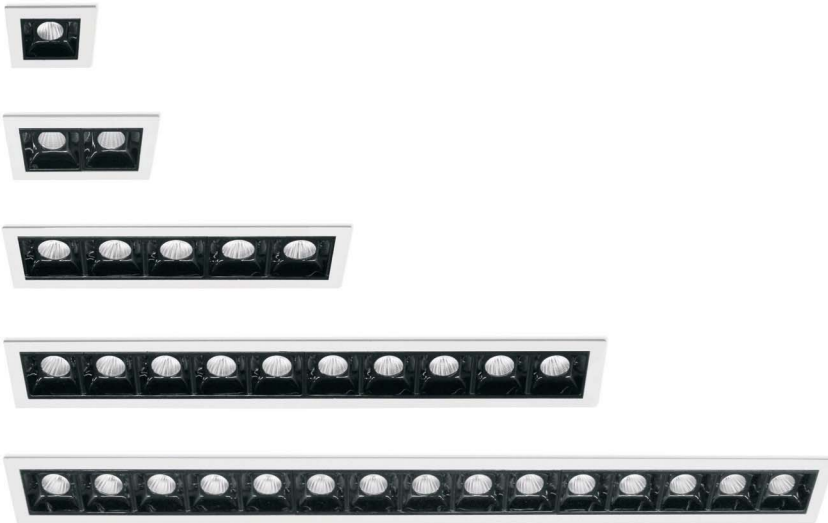

- Lane series is a complete series of die cast aluminium luminaires.
- It is available in different wattage consumption and each model is offered in different lumen outputs.
- In terms of LED, it is available in different CCTs as standard and it can also be offered upon request (depending on the model) in tunable white TW and individual colours R,G,B,A.
- 3 SDCM
- L90/B10 50000h
- Low UGR (UGR<16 /black mask, UGR<19 /white mask).
- Constant current
- Indoor use: IP40

Luminaire Colour: Trim

LANE 2W

LANE 4W

LANE 10.5W

LANE 21W

LANE 31W

Model (LED Power)	CCT	CRI80 LED Source	CRI90 LED Source	Type	Beam Angle	Luminaire Colour: Trim	Dimming Option	Accessories
		80 (80)	90 (90)					
LANE 2W Recessed (LANE 2 RC)	2700K (27C)	264lm	232lm	Fixed (FX)	15° (15)	White (WH)	Without Driver (00)	EXTRAS No Extras (0) Emergency Kit (1)
	3000K (30C)	264lm	247lm		30° (30)	Black (BL)	Non Dimmable (ND)	
	4000K (40C)	281lm	264lm		45° (45)		Analogue (1-10V) (A1)	
	6500K (65C)	296lm	-				DMX (DX)	
LANE 4W Recessed (LANE 4 RC)	2700K (27C)	528lm	464lm				DALI (DL)	
	3000K (30C)	528lm	494lm				Push Button (PB)	
	4000K (40C)	562lm	528lm				Phase Cut (PC)	
	6500K (65C)	592lm	-				Wireless* (WL)	
LANE 10W Recessed (LANE 10 RC)	2700K (27C)	1320lm	1160lm					
	3000K (30C)	1320lm	1235lm					
	4000K (40C)	1405lm	1320lm					
	6500K (65C)	1480lm	-					
LANE 21W Recessed (LANE 21 RC)	2700K (27C)	2640lm	2320lm					
	3000K (30C)	2640lm	2470lm					
	4000K (40C)	2810lm	2640lm					
	6500K (65C)	2960lm	-					
LANE 31W Recessed (LANE 31 RC)	2700K (27C)	3960lm	3480lm					
	3000K (30C)	3960lm	3705lm					
	4000K (40C)	4215lm	3960lm					
	6500K (65C)	4440lm	-					