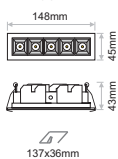

Luminaire Colour: Trim

LANE 2W

LANE 4W

LANE 10.5W

LANE 21W

LANE 31W

Model (LED Power)	CCT	CRI80 LED Source	CRI90 LED Source	Type	Beam Angle	Luminaire Colour: Trim	Dimming Option	Accessories
		80 (80)	90 (90)					
LANE 2W Recessed (LANE 2 RC)	2700K (27C)	264lm	232lm	Fixed (FX)	15° (15)	White (WH)	Without Driver (00)	EXTRAS No Extras (0) Emergency Kit (1)
	3000K (30C)	264lm	247lm		30° (30)	Black (BL)	Non Dimmable (ND)	
	4000K (40C)	281lm	264lm		45° (45)		Analogue (1-10V) (A1)	
	6500K (65C)	296lm	-				DMX (DX)	
LANE 4W Recessed (LANE 4 RC)	2700K (27C)	528lm	464lm				DALI (DL)	
	3000K (30C)	528lm	494lm				Push Button (PB)	
	4000K (40C)	562lm	528lm				Phase Cut (PC)	
	6500K (65C)	592lm	-				Wireless* (WL)	
LANE 10W Recessed (LANE 10 RC)	2700K (27C)	1320lm	1160lm					
	3000K (30C)	1320lm	1235lm					
	4000K (40C)	1405lm	1320lm					
	6500K (65C)	1480lm	-					
LANE 21W Recessed (LANE 21 RC)	2700K (27C)	2640lm	2320lm					
	3000K (30C)	2640lm	2470lm					
	4000K (40C)	2810lm	2640lm					
	6500K (65C)	2960lm	-					
LANE 31W Recessed (LANE 31 RC)	2700K (27C)	3960lm	3480lm					
	3000K (30C)	3960lm	3705lm					
	4000K (40C)	4215lm	3960lm					
	6500K (65C)	4440lm	-					