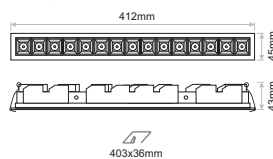

Luminaire Colour: Trim

LANE 2W

LANE 4W

LANE 10.5W

LANE 21W

LANE 31W

Model (LED Power)	CCT	CRI80 LED Source	CRI90 LED Source	Type	Beam Angle	Luminaire Colour: Trim	Dimming Option	Accessories
		80 (80)	90 (90)					
LANE 2W Recessed (LANE 2 RC)	2700K (27C)	264lm	232lm	Fixed (FX)	15° (15)	White (WH)	Without Driver (00)	EXTRAS No Extras (0) Emergency Kit (1)
	3000K (30C)	264lm	247lm		30° (30)	Black (BL)	Non Dimmable (ND)	
	4000K (40C)	281lm	264lm		45° (45)		Analogue (1-10V) (A1)	
	6500K (65C)	296lm	-				DMX (DX)	
LANE 4W Recessed (LANE 4 RC)	2700K (27C)	528lm	464lm				DALI (DL)	
	3000K (30C)	528lm	494lm				Push Button (PB)	
	4000K (40C)	562lm	528lm				Phase Cut (PC)	
	6500K (65C)	592lm	-				Wireless* (WL)	
LANE 10W Recessed (LANE 10 RC)	2700K (27C)	1320lm	1160lm					
	3000K (30C)	1320lm	1235lm					
	4000K (40C)	1405lm	1320lm					
	6500K (65C)	1480lm	-					
LANE 21W Recessed (LANE 21 RC)	2700K (27C)	2640lm	2320lm					
	3000K (30C)	2640lm	2470lm					
	4000K (40C)	2810lm	2640lm					
	6500K (65C)	2960lm	-					
LANE 31W Recessed (LANE 31 RC)	2700K (27C)	3960lm	3480lm					
	3000K (30C)	3960lm	3705lm					
	4000K (40C)	4215lm	3960lm					
	6500K (65C)	4440lm	-					